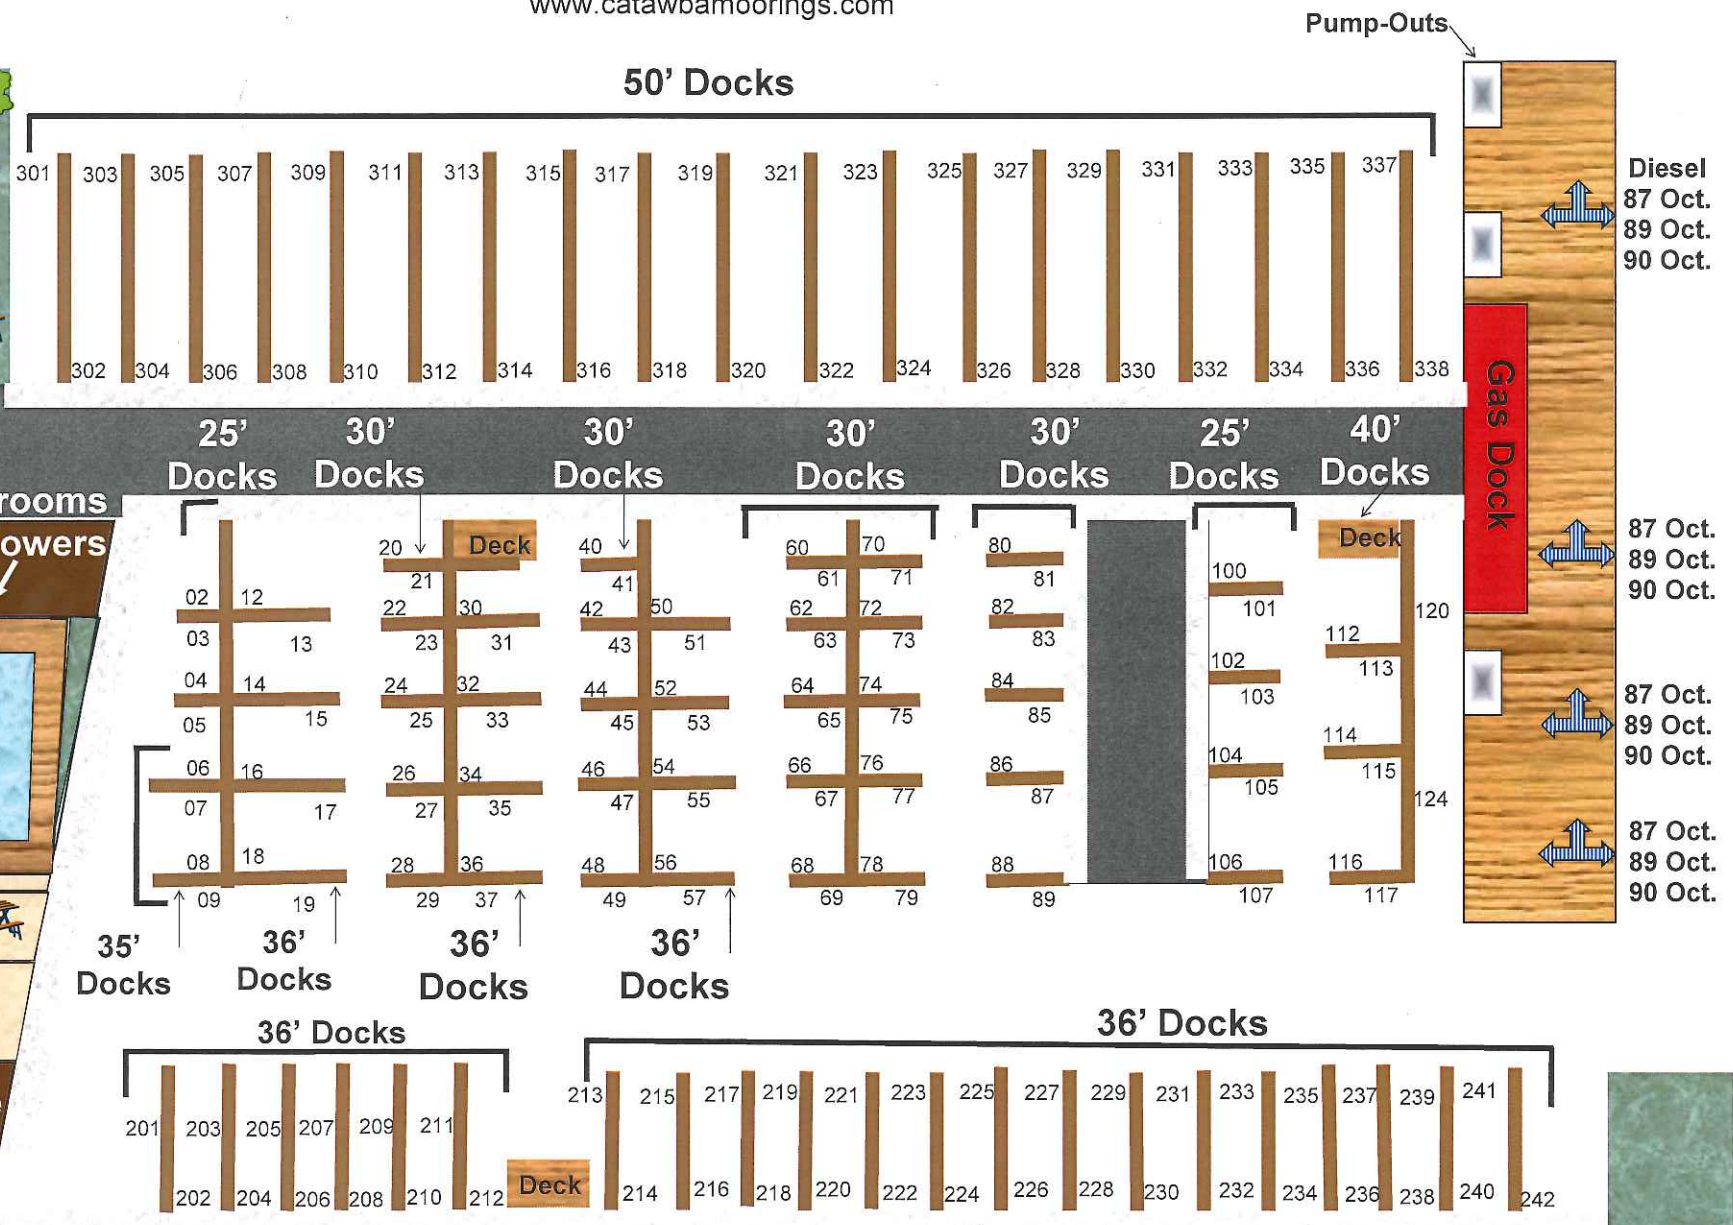

★ When Docking Bow in: Portside=Odd Numbers
Starboard=Even Numbers